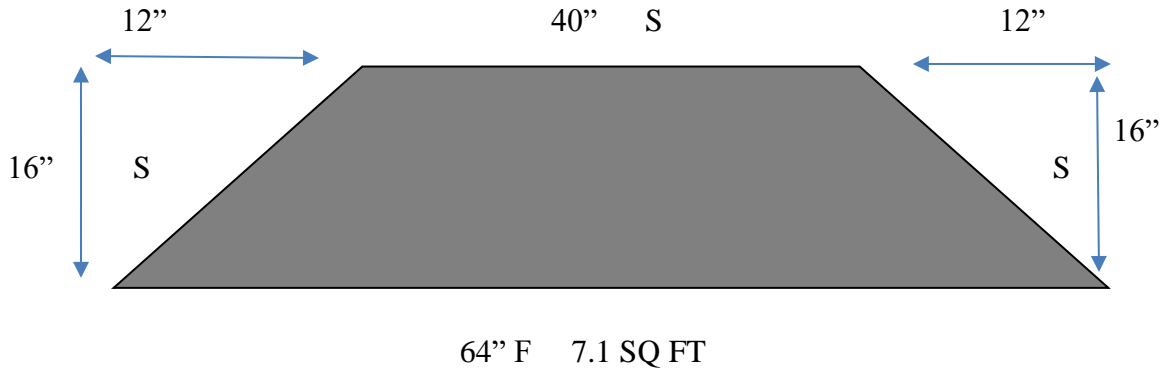

## EXAMPLE HEARTHS

**F = Finished Edge**

S = Sawed Edge

2" Mesabi Black Granite  
 Polish Top – Polish 3 sides  
 10 SQ FT @ \$70 = 700  
 9.33' Polish Edge @ \$13.50/FT = \$125.96  
**Total Hearth Price = \$825.96**

2" Indiana Limestone  
 Hone Top – Rockface 3 sides  
 10 SQ FT @ \$45 = \$450  
 9.33' Rockface Edge @ \$7.00/FT = \$66.66  
**Total Hearth Price = \$510.66**

2" Bluestone Hearth  
 Thermal Top – Thermal Front Edge  
 7.1 SQ FT @ \$70 = \$497  
 5.33' Thermal Edge @ \$9/FT = \$47.97  
 2 Angle Cuts @ \$35/EA = \$70  
**Total Hearth Price = \$614.97**