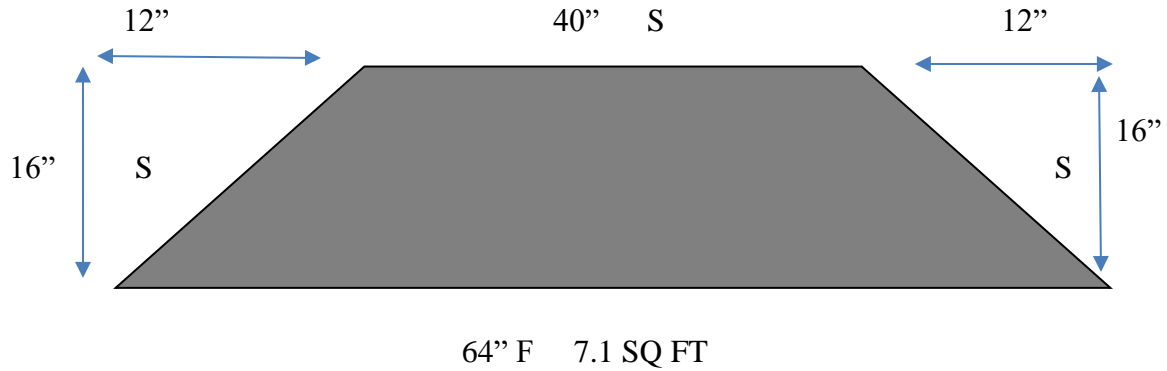

## EXAMPLE HEARTHS

**F = Finished Edge**

S = Sawed Edge

2" Mesabi Black Granite  
 Polish Top – Polish 3 sides  
 10 SQ FT @ \$75 = 750  
 9.33' Polish Edge @ \$13.50/FT = \$125.96  
**Total Hearth Price = \$875.96**

2" Indiana Limestone  
 Hone Top – Rockface 3 sides  
 10 SQ FT @ \$48 = \$480  
 9.33' Rockface Edge @ \$7.00/FT = \$60.66  
**Total Hearth Price = \$540.66**

2" Bluestone Hearth  
 Thermal Top – Thermal Front Edge  
 7.1 SQ FT @ \$70 = \$497  
 5.33' Thermal Edge @ \$9/FT = \$47.97  
 2 Angle Cuts @ \$35/EA = \$70  
**Total Hearth Price = \$614.97**