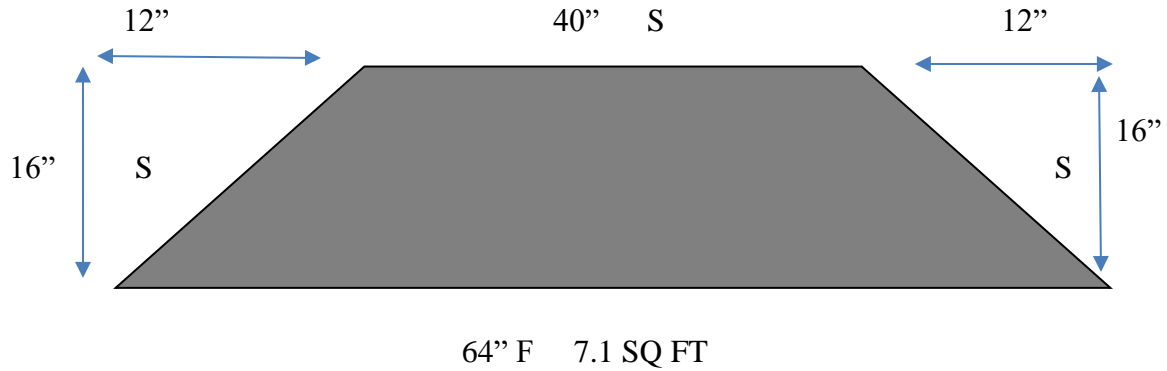

NORTHLAND MONUMENT^{INC}

EXAMPLE HEARTHS

F = Finished Edge

S = Sawed Edge

2" Mesabi Black Granite
 Polish Top – Polish 3 sides
 10 SQ FT @ \$82 = \$820
 9.33' Polish Edge @ \$13.50/FT = \$125.96
Total Hearth Price = \$945.96

2" Indiana Limestone
 Hone Top – Rockface 3 sides
 10 SQ FT @ \$54 = \$540
 9.33' Rockface Edge @ \$7.00/FT = \$60.66
Total Hearth Price = \$600.66

2" Bluestone Hearth
 Thermal Top – Thermal Front Edge
 7.1 SQ FT @ \$77 = \$546.70
 5.33' Thermal Edge @ \$9/FT = \$47.97
 2 Angle Cuts @ \$35/EA = \$70
Total Hearth Price = \$664.67